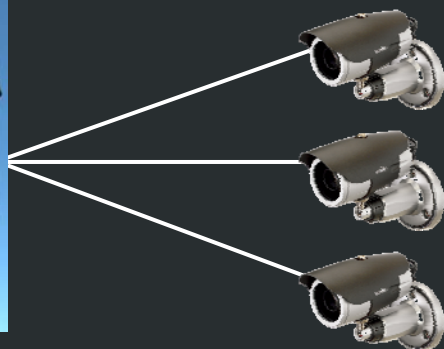

Up to three additional cameras can be added including RS485 telemetry (if required). Ideal for adding a further three lanes of ANPR to the one unit or a further lane plus overview.